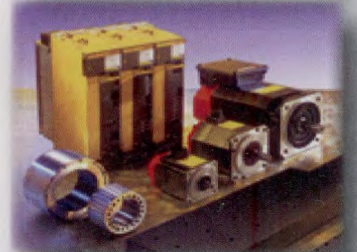

Magneto Electric

SERVICE CO.LTD.

Serving Ontario Industry Since 1946

CSA Z2993
REGISTERED

Specializing in Servo Motors, Drives, Monitors & much more

Certified Servo/
Drive Specialist

SERVO MOTORS/DRIVE REPAIR FACILITY

1. ✘ AC SERVO
   - ✘ DC SERVO
   - ✘ BRUSHLESS SERVO
   - ✘ SERVO SPINDLE MOTOR
   - ✘ REWIND
   - ✘ RE-MAGNITIZE
   - ✘ ENCODERS
   - ✘ RESOLVERS
   - ✘ TACHOMETERS
   - ✘ NEW SERVO MOTOR SALES
   - ✘ NEW ENCODERS
   - ✘ SERVO VALVES
   - ✘ AD/DC DRIVES
   - ✘ ELECTRONIC BOARDS
   - ✘ CNC
   - ✘ PLC PROGRAMMING
   - ✘ ON SITE TROUBLESHOOTING
2. 24 HOURS 7 DAYS A WEEK

MANUFACTURERS

Siemens
Powertec
Fanuc
Panasonic
Allen Bradley
Mitsubishi
Kollmorgen
Elecrocraft
Indramat
Baldor
Control Techniques
Getty
Moog
Pacific Scientific
Nachi
Vickers
Baumuller Stegmann
All types of Servo
Motors and Drives